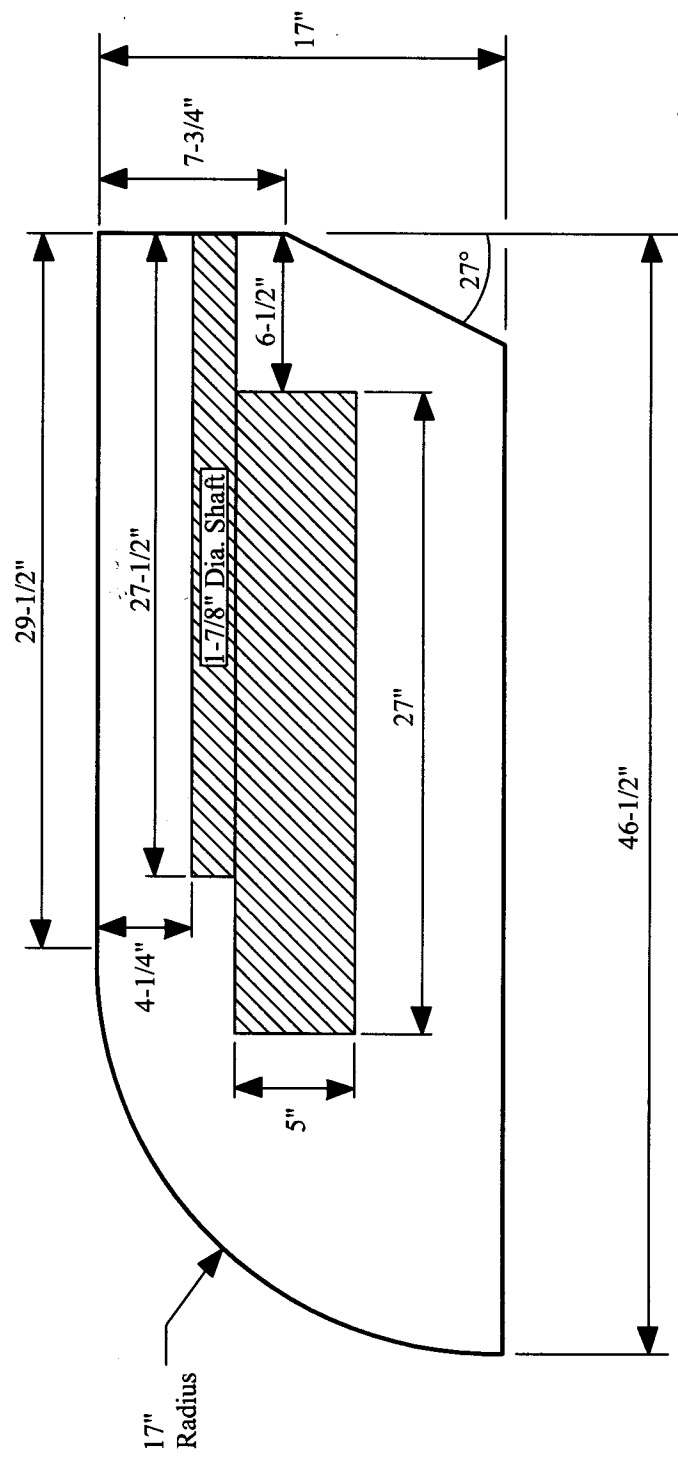

1 2 3 4

D C B A

ZONE	REV	DESCRIPTION	DATE	APPROVED

Hyperion C&C 27 MK1	Rudder Modification
D. Pothier	<i>RALPH AINSLIE</i>
SIZE	FORM NO.
SCALE: 1/16" = 1"	DATE
	SHEET 1 of 1

4 3 2 1

D C B A